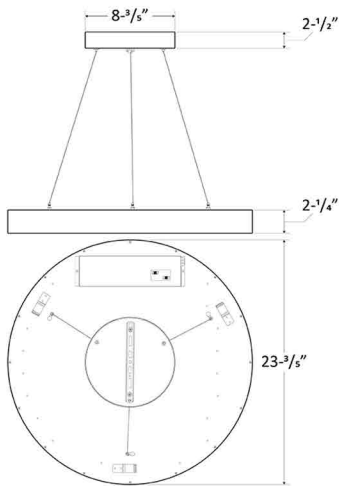

Architectural Round Suspended Down Light

A.

Canopy Dimension: 8 3/5" (L) x 2 1/2" (H)
 Fixture Dimension: 23 3/5" (L) x 2/14" (H)

Wattage

30W / 40W / 50W

Voltage Input

120-277V AC 50/60Hz

Efficacy

102 LM/W

Dimming

0~10V Dimmable

Beam Angles

 114°(H) x 114°(V)

Finish

Aluminum Housing
 Sandy White Finish

Color Temperatures